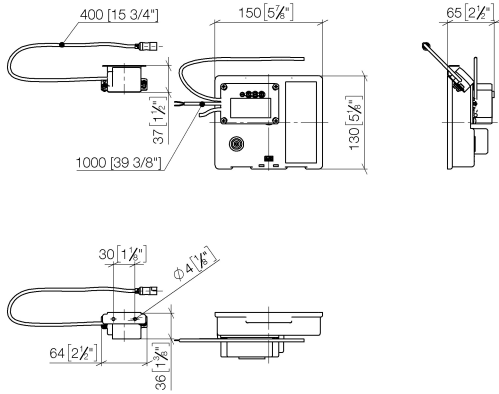

Required miscellaneous

eSET Touchfree Basin mixer with temperature setting for combining with wall-mounted fittings - 35 741 970 90

- max. recess depth 125 mm
- min. recess depth 90 mm

Recommended miscellaneous

Extension for Touchfree 500 mm - 12 765 970 90

Required miscellaneous

eSET Touchfree Basin mixer with temperature setting for combining with free-standing fittings - 35 740 970 90

42 765 970 90

mm [inches]

No.	Item Number	Name	Quantity used	Delivery time
1	90 10 01 177 00 90	electronic accessories	1	2
2	90 17 20 199 00 90	holder	1	2
3	90 23 01 124 00 90	sleeve	1	2
4	09 23 10 129 90	nut	1	2
5	04 30 50 079 00 90	valve	1	2
6	90 15 02 013 00 90	cartridge	1	2
7	04 10 01 246 00 90	electronic accessories	1	2
8	04 30 31 024 01 90	fixing set	1	2