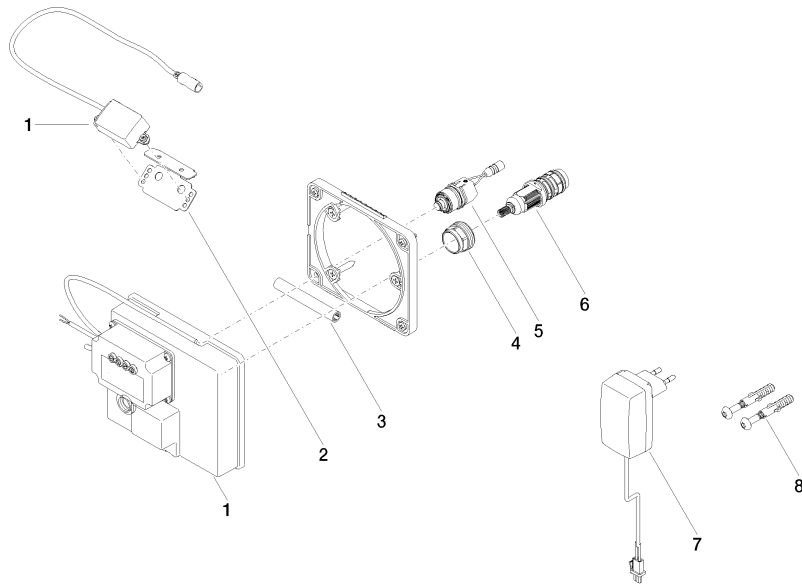

42 765 970 90

Spare parts list

No.	Item Number	Name	Quantity used	Delivery time
1	90 10 01 177 00 90	electronic accessories	1	2
2	90 17 20 199 00 90	holder	1	2
3	90 23 01 124 00 90	sleeve	1	2
4	09 23 10 129 90	nut	1	2
5	04 30 50 079 00 90	valve	1	2
6	90 15 02 013 00 90	cartridge	1	2
7	04 10 01 246 00 90	electronic accessories	1	2
8	04 30 31 024 01 90	fixing set	1	2